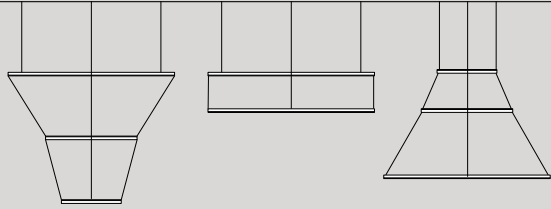

-  Black
-  Brass
-  Alu

Insulation class

Compendium Circle

Compendium Plate

Compendium Circle
D81C07
D81C11
D81C20
 dimmable
 0-10V

Example of possible configurations

Canopy for multiple configurations

A: D81/15
B: D81/14
C: D81/13
 Multiple driver canopy

Multi Driver Canopy Matrix (number of fixtures per canopy)

Fixtures	Canopy											
	A	A	A	A	A	B	B	B	B	C	C	C
D81C07	1	2	1			3	2	1		2	1	
D81C11			1	1	2	1	2	3		1	2	
D81C20	1	1	1	1	1							

Materials
 Profile in painted extruded aluminum