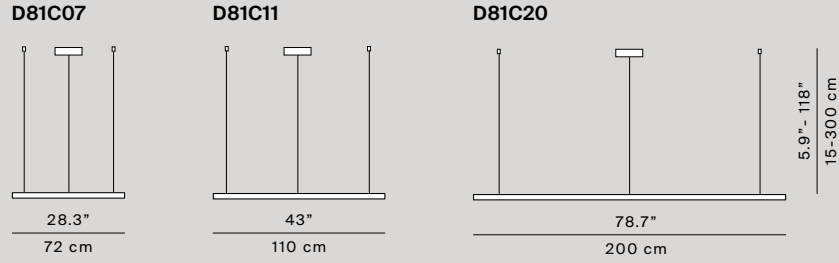

Compendium Circle

Compendium Plate

Compendium Circle
D81C07
D81C11
D81C20
dimmable
0-10V

Example of possible configurations