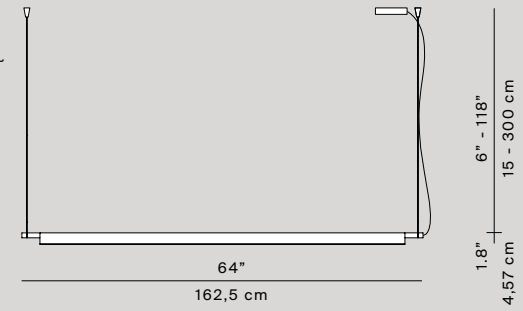

Technical data

D81

**Compendium
Family**

Compendium Floor

Compendium Suspension

Compendium Floor
D81NT
foot dimmer
120V~
D81/1N
base

Compendium Suspension
D81B + D81/7T
dimmable 0-10V @ 120/277V~
dimmable trailing edge and
leading edge only @ 120V~
weight 4.4 lb