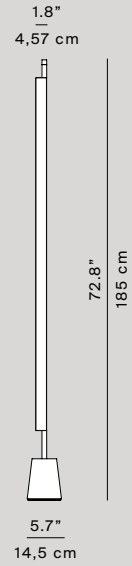

Technical data

D81

**Compendium
Family**

Compendium Floor

Compendium Suspension

Compendium Floor
D81NT
foot dimmer
120V~
D81/1N
base

Compendium Suspension
D81B + D81/7T
dimmable 0-10V @ 120/277V~
dimmable trailing edge and
leading edge only @ 120V~
weight 4.4 lb