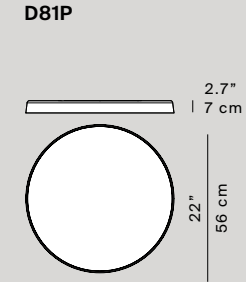

Materials
Brushed aluminum, injected thermoplastics

Lamp
LED 68W 3000K
CRI 90

Structure finishes

- Black
- Brass
- Alu

Insulation class