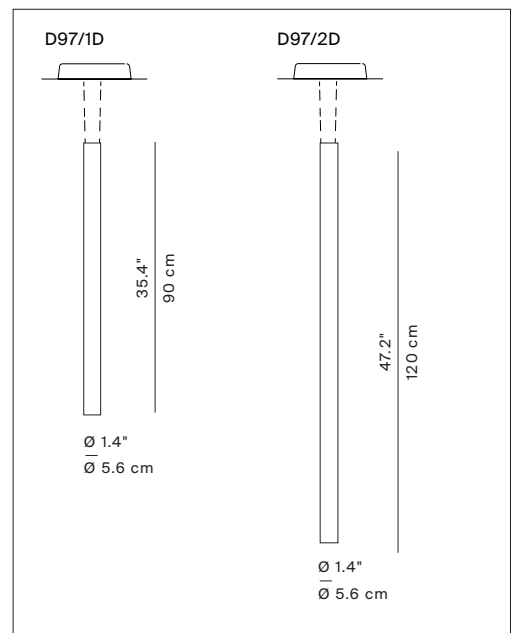

TRYPTA

design Stephen Burks

**LUCE
PLAN**

1. Type: Suspension
2. Light source: dim to warm LED module
   2 x 20W (v) 3000K dimmable push/DALI
3. Product use : Indoor
4. Material: Structure: Extruded aluminum
   Panels: Frame aluminium, acoustic material covered with flame retardant fabric
5. Description : Trypta has a central cylindrical body around which to place three acoustic panels covered in flame-retardant knit fabric.

Insulation class and mark:

Reference code: Structure
D97/1D 1D970/1D0001 matt black
D97/2D 1D970/2D0001 matt black

For all panel item numbers see page 4