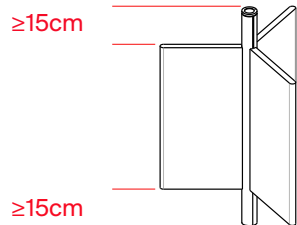

07

08

12

Suggested configurations

Panels
30 cm width

Body L 90 cm
3 panels 30 x 60 cm
flat version

Body L 120 cm
3 panels 30 x 60 cm
shift version

Body L 120 cm
1 panel 30 x 60 cm
1 panel 30 x 75 cm
1 panel 30 x 90 cm
mixed version

Body L 120 cm
3 panels 30 x 90 cm
flat version

D97/1D +
3 x D97C36

D97/2D +
3 x D97C36

D97/2D +
1 x D97C36
1 x D97C37
1 x D97C39

D97/2D +
3 x D97C39

Not possible configurations

YES

NO