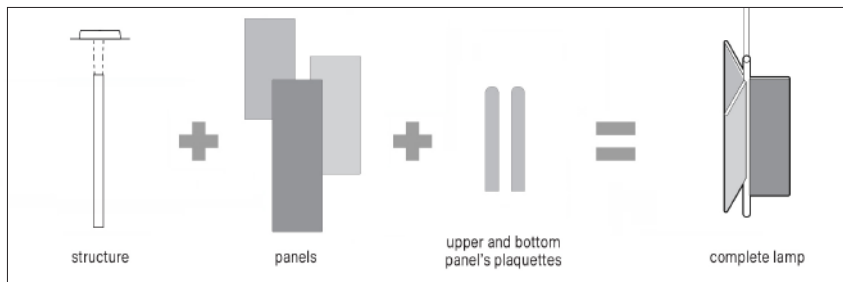

TRYPTA

design Stephen Burks

**LUCE
PLAN**

1. Type: Suspension
2. Light source: dim to warm LED module
   2 x 20W (v) 3000K dimmable push/DALI
3. Product use : Indoor
4. Material: Structure: Extruded aluminum
   Panels: Frame aluminium, acoustic material covered with flame retardant fabric
5. Description : Trypta has a central cylindrical body around which to place three acoustic panels covered in flame-retardant knit fabric.

Insulation class and mark:

Reference code: Structure
D97/1D 1D970/1D0001 matt black
D97/2D 1D970/2D0001 matt black

For all panel item numbers see page 4