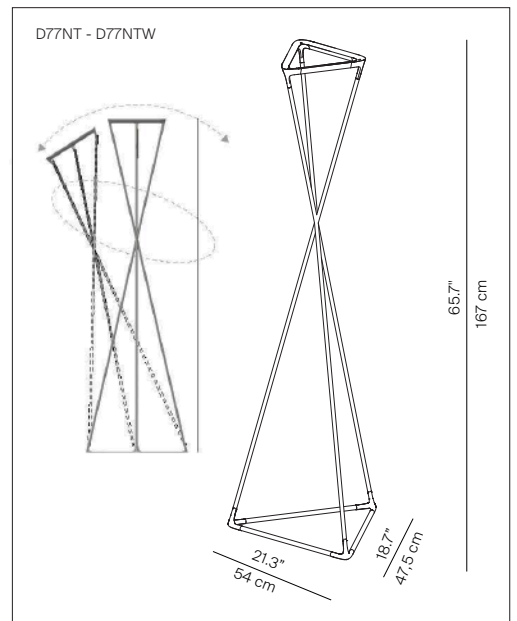

TANGO

design Francisco Gomez Paz

Type: Floor

Light Source: LED 35W⁽¹⁾ 2700 or 3000K CRI 80 2325 lm
sensor dimmer + on/off footswitch

Product use: Indoor

Materials: Structure in aluminium
Joints in elastomer

Colors: Black

Description: An innovative floor lamp for indirect lighting, giving the fixture a dynamic posture of variable geometry, which through a simple gesture makes it possible to gently adjust the direction of the beam.

Insulation class and mark:

Rating: 220-240 V ~ 50/60 Hz, 35W

Reference code : Structure

D77NT	1D77NTD00001	black	3000K
D77NTW	1D77NTDW0001	black	2700K