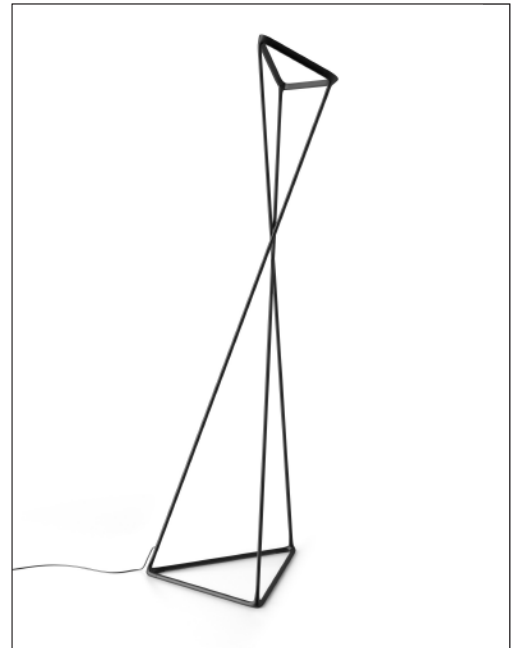

TANGO

design Francisco Gomez Paz

Type: Floor

Light Source: LED 35W⁽¹⁾ 2700 or 3000K CRI 80 2325 lm
sensor dimmer + on/off footswitch

Product use: Indoor

Materials: Structure in aluminium
Joints in elastomer

Colors: Black

Description: An innovative floor lamp for indirect lighting, giving the fixture a dynamic posture of variable geometry, which through a simple gesture makes it possible to gently adjust the direction of the beam.

Insulation class and mark:

Rating: 220-240 V ~ 50/60 Hz, 35W

Reference code : Structure

D77NT	1D77NTD00001	black	3000K
D77NTW	1D77NTDW0001	black	2700K