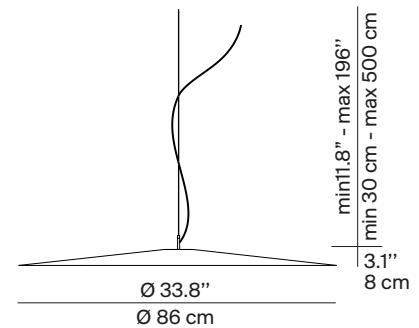

Insulation class and mark:

Rating: 120-277 V ~ 50/60 Hz, 28W

Reference code: Structure Ø 86 cm, 2700K
A07F86WN 1A07NF86W004 medium grey
1A07NF86W005 anthracite
1A07NF86W011 green

Reference code: Structure Ø 110 cm, 2700K
A07F11WN 1A07NF11W004 medium grey
1A07NF11W005 anthracite
1A07NF11W011 green

Reference code: Structure Ø 86 cm, 3000K
A07F86N 1A07NF860004 medium grey
1A07NF860005 anthracite
1A07NF860011 green

Reference code: Structure Ø 110 cm, 3000K
A07F11N 1A07NF110004 medium grey
1A07NF110005 anthracite
1A07NF110011 green

Reference code: Canopy
A07/2D 1A070/02D001 black
A07/2T 1A070/02T001 black

A07F86WN - A07F86N