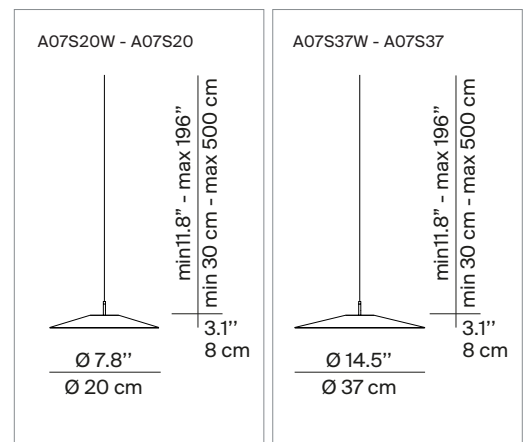

Structure Ø 20 cm, 2700K

Reference code: **A07S20W**

1A070S20W010	matt blue
1A070S20W007	matt red
1A070S20W001	matt black
1A070S20W002	matt white

Structure Ø 37 cm, 2700K

Reference code: **A07S37WN**

1A070S37W010	matt blue
1A070S37W007	matt red
1A070S37W001	matt black
1A070S37W002	matt white

Structure Ø 55 cm, 2700K

Reference code: **A07S55WN**

1A070S55W010	matt blue
1A070S55W007	matt red
1A070S55W001	matt black
1A070S55W002	matt white

Structure Ø 20 cm, 3000K

Reference code: **A07S20**

1A070S200010	matt blue
1A070S200007	matt red
1A070S200001	matt black
1A070S200002	matt white

Structure Ø 37 cm, 3000K

Reference code: **A07S37N**

1A070S370010	matt blue
1A070S370007	matt red
1A070S370001	matt black
1A070S370002	matt white

Structure Ø 55 cm, 3000K

Reference code: **A07S55N**

1A070S550010	matt blue
1A070S550007	matt red
1A070S550001	matt black
1A070S550002	matt white

Structure Ø 86 cm, 2700K

Reference code: **A07S86W** 1A070S86W001 matt black
1A070S86W002 matt white

Structure Ø 110 cm, 2700K

Reference code: **A07S11WN** 1A070S11W010 matt blue
1A070S11W007 matt red
1A070S11W001 matt black
1A070S11W002 matt white