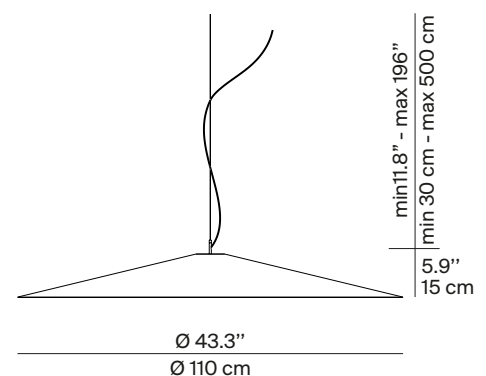

A07S11W - A07S11