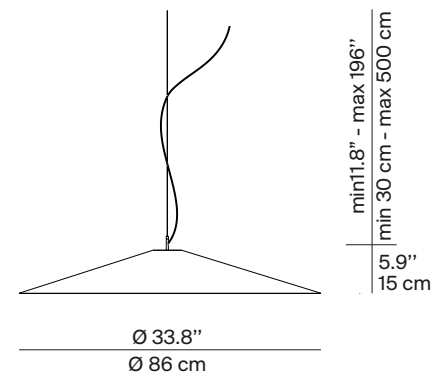

A07S86W - A07S86