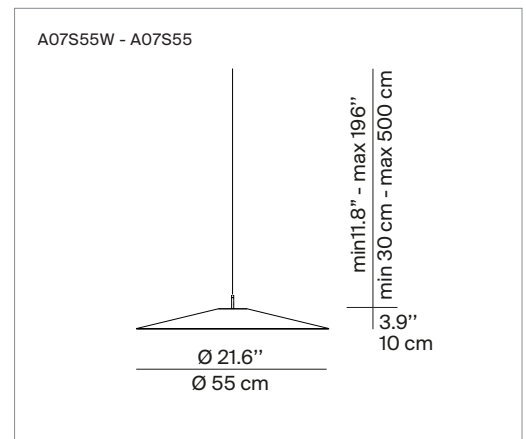

Structure Ø 20 cm, 2700K

Reference code: **A07S20W**

1A070S20W010	matt blue
1A070S20W007	matt red
1A070S20W001	matt black
1A070S20W002	matt white

Structure Ø 37 cm, 2700K

Reference code: **A07S37WN**

1A070S37W010	matt blue
1A070S37W007	matt red
1A070S37W001	matt black
1A070S37W002	matt white

Structure Ø 55 cm, 2700K

Reference code: **A07S55WN**

1A070S55W010	matt blue
1A070S55W007	matt red
1A070S55W001	matt black
1A070S55W002	matt white

Structure Ø 20 cm, 3000K

Reference code: **A07S20**

1A070S200010	matt blue
1A070S200007	matt red
1A070S200001	matt black
1A070S200002	matt white

Structure Ø 37 cm, 3000K

Reference code: **A07S37N**

1A070S370010	matt blue
1A070S370007	matt red
1A070S370001	matt black
1A070S370002	matt white

Structure Ø 55 cm, 3000K

Reference code: **A07S55N**

1A070S550010	matt blue
1A070S550007	matt red
1A070S550001	matt black
1A070S550002	matt white

Structure Ø 86 cm, 2700K

Reference code: **A07S86W** 1A070S86W001 matt black
1A070S86W002 matt white

Structure Ø 110 cm, 2700K

Reference code: **A07S11WN** 1A070S11W010 matt blue
1A070S11W007 matt red
1A070S11W001 matt black
1A070S11W002 matt white