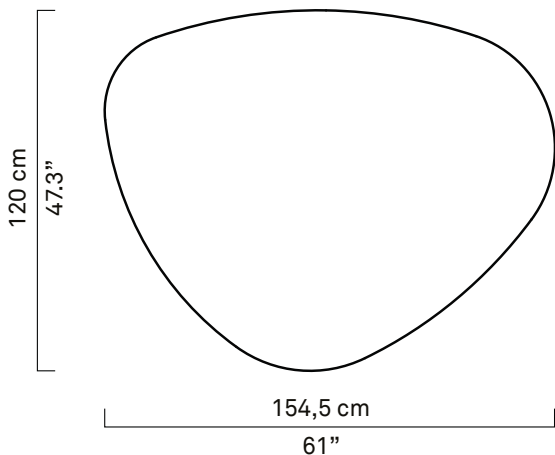

D71P1V

a

b

x3

x3

x3

x1

x1

x2

x1

kg 9,5 kg

lb 21 lb