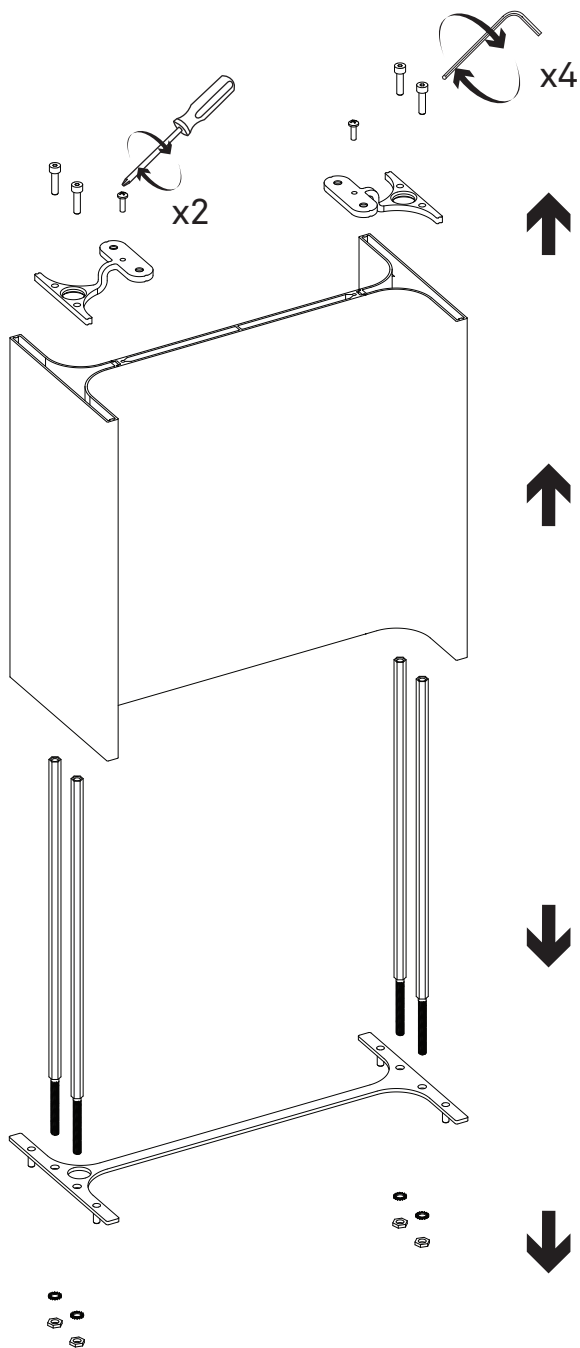

45 cm

17,71 "

32 cm
12,6 "

28 cm

11,02 "

D98TM1

x1

x1

24V ---

Push/Dali

D98/5

SELV

24V ---

On/Off

D98TM1+D98/3

D98TM1

D98/3

D94/1

Push/Dali

D98/5

On/Off

1

D98/2
D98/3

2 D98/2
D98/3

2.1

3

D98/2
D98/3

3.1

3.2

3.3

3.4

4