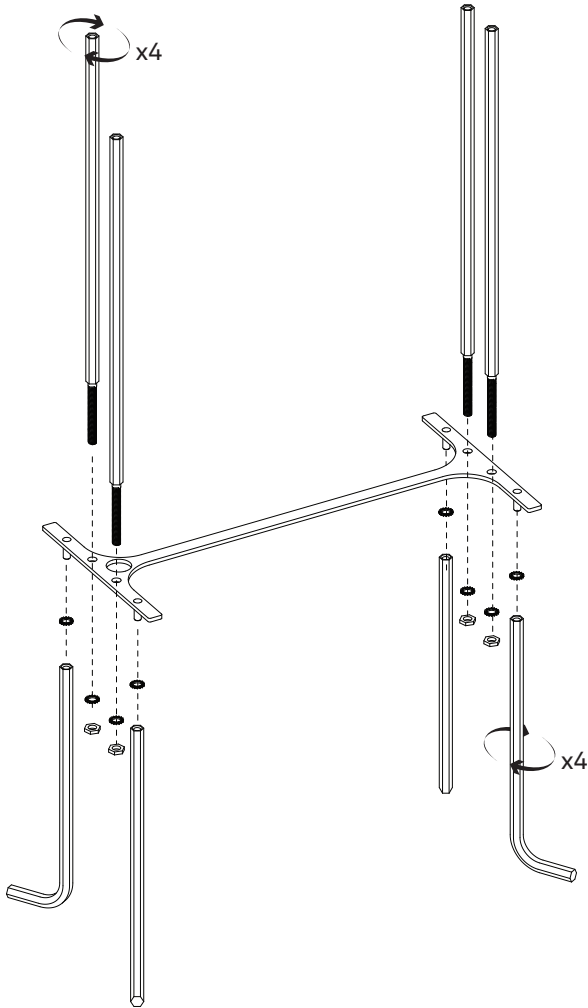

45 cm

17,71 "

32 cm
12,6 "

28 cm

11,02 "

D98TM1

x1

x1

24V ---

Push/Dali

D98/5

SELV

24V ---

On/Off

D98TM1+D98/3

D98TM1

D98/3

D94/1

Push/Dali

D98/5

On/Off

1

D98/2
D98/3

2 D98/2
D98/3

2.1

3

D98/2
D98/3

3.1

3.2

3.3

3.4

4