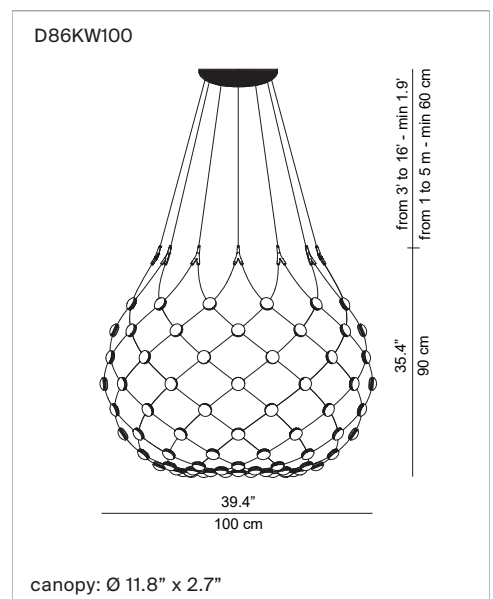

+

APP

NEW

Luceplan Mesh

Google Play

App Store

For password setting:
Don't use characters: . , " ° £ /
APP: www.luceplan.com/products/mesh-wireless
Mesh master PSK luceplan